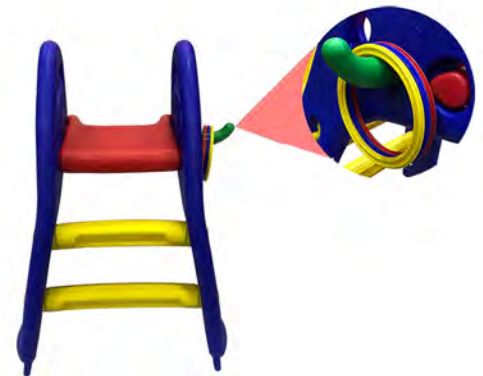

2-In-1 Bouncy Seesaw	
ITEM CODE	ITEM SIZE
PE 254	L125 x B40 x H40 cm

TODDLER PLAY

Inflatable ballpool with 50 balls included. Appropriate for 6 months+

Cute Slide appropriate for 9 months+

Ringing game for hand and eye co-ordination.

Toddler Play Junction	
ITEM CODE	PE 258
SLIDE SIZE	L108 x B55 x H72cm
BALLPOOL SIZE	Dia-89 cm, H-25.4 cm

TODDLER PLAY

100Pcs. Fun Balls

ITEM CODE	ITEM SIZE
F 829	Dia 8cm

POPOP TENT & PLAYHOUSES

Comes with a
takeaway bag