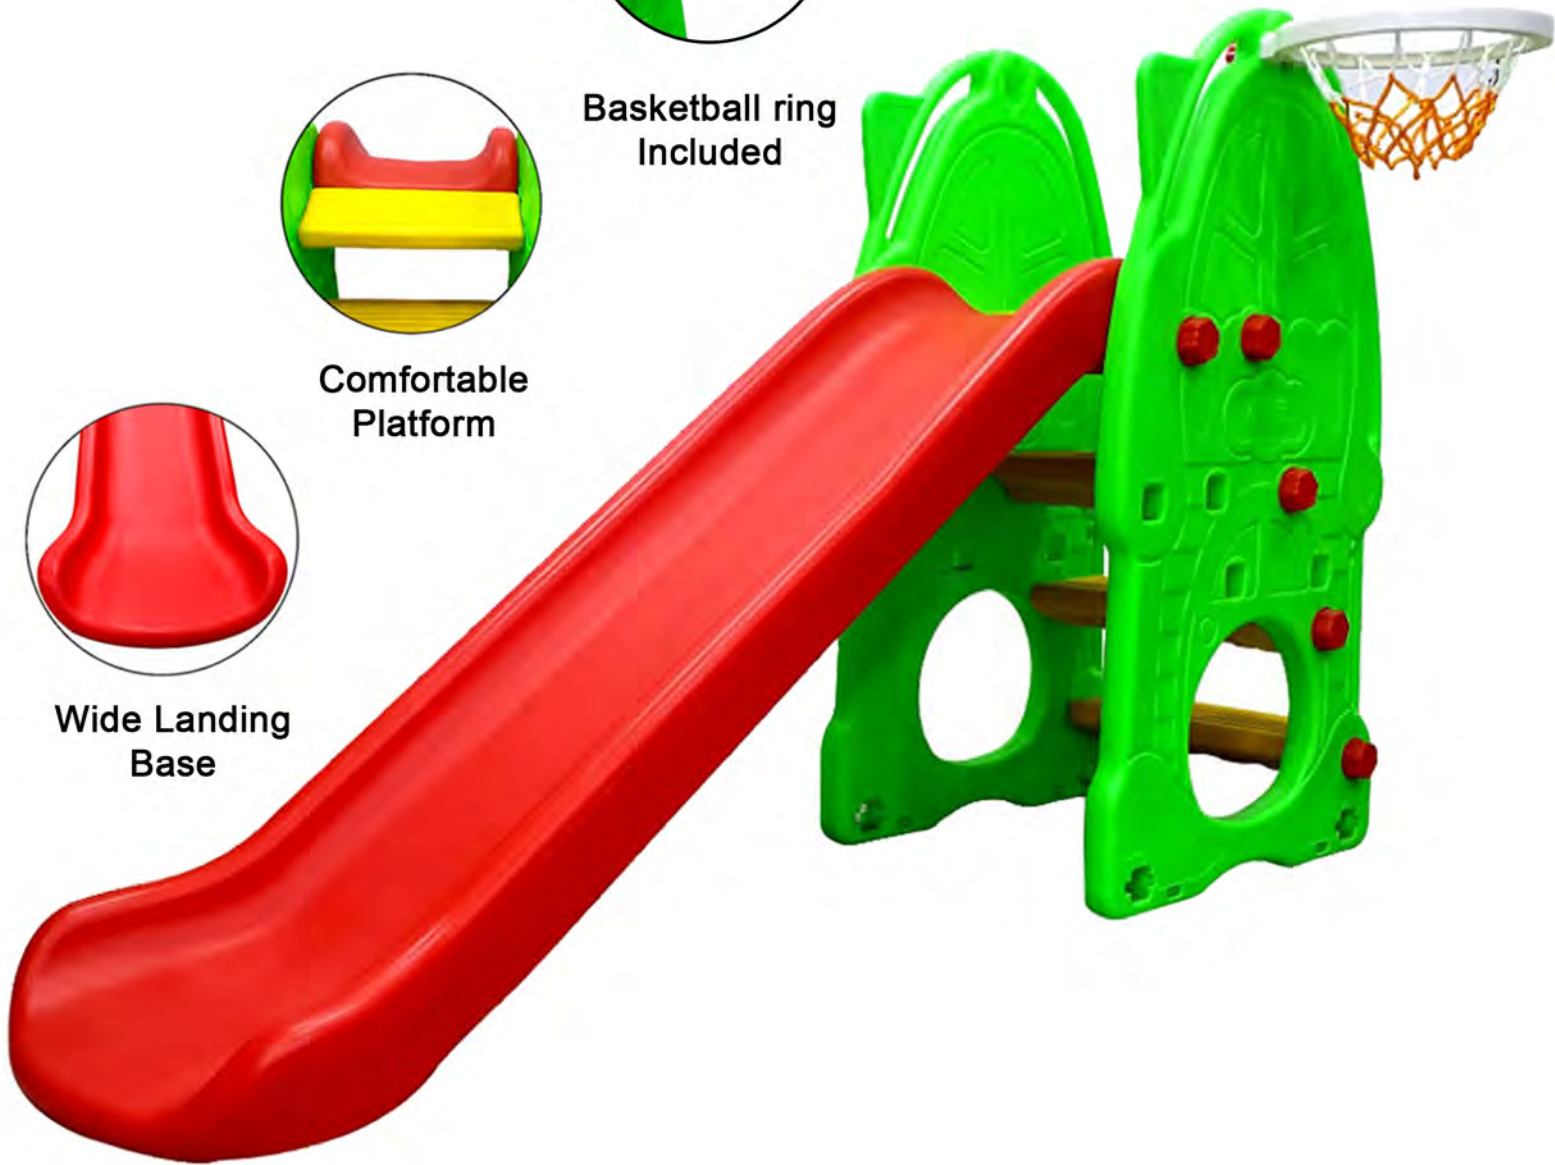

Comfortable Platform

Wide Landing Base

Clubhouse Slide

ITEM CODE	ITEM SIZE
SS 132	L167 x B48 x H106 cm

SLIDES

Basketball ring
Included

Comfortable
Platform

Wide Landing
Base

2 in 1 Clubhouse Slide

ITEM CODE	ITEM SIZE
SS 136	L167 x B81 x H106 cm

SLIDES

6ft. Wave Slide

ITEM CODE	ITEM SIZE
SS 138	L196 x B181 x H134 cm

6ft. Wave Slide Actual Image

PLAYSTATION

Climb N Explore Play Gym (Grow N Up)	
ITEM CODE	ITEM SIZE
PS 169	L140 x W96 x H83 cm