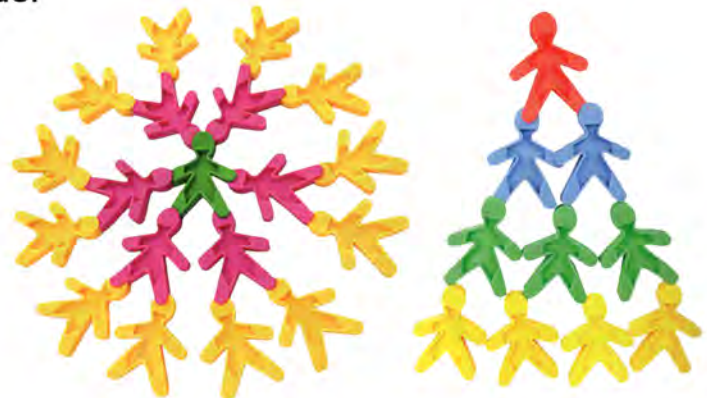

Human Block Set

ITEM CODE

ET 239

BLOCK SERIES - Learning becomes a fun activity with this exclusive range of block sets