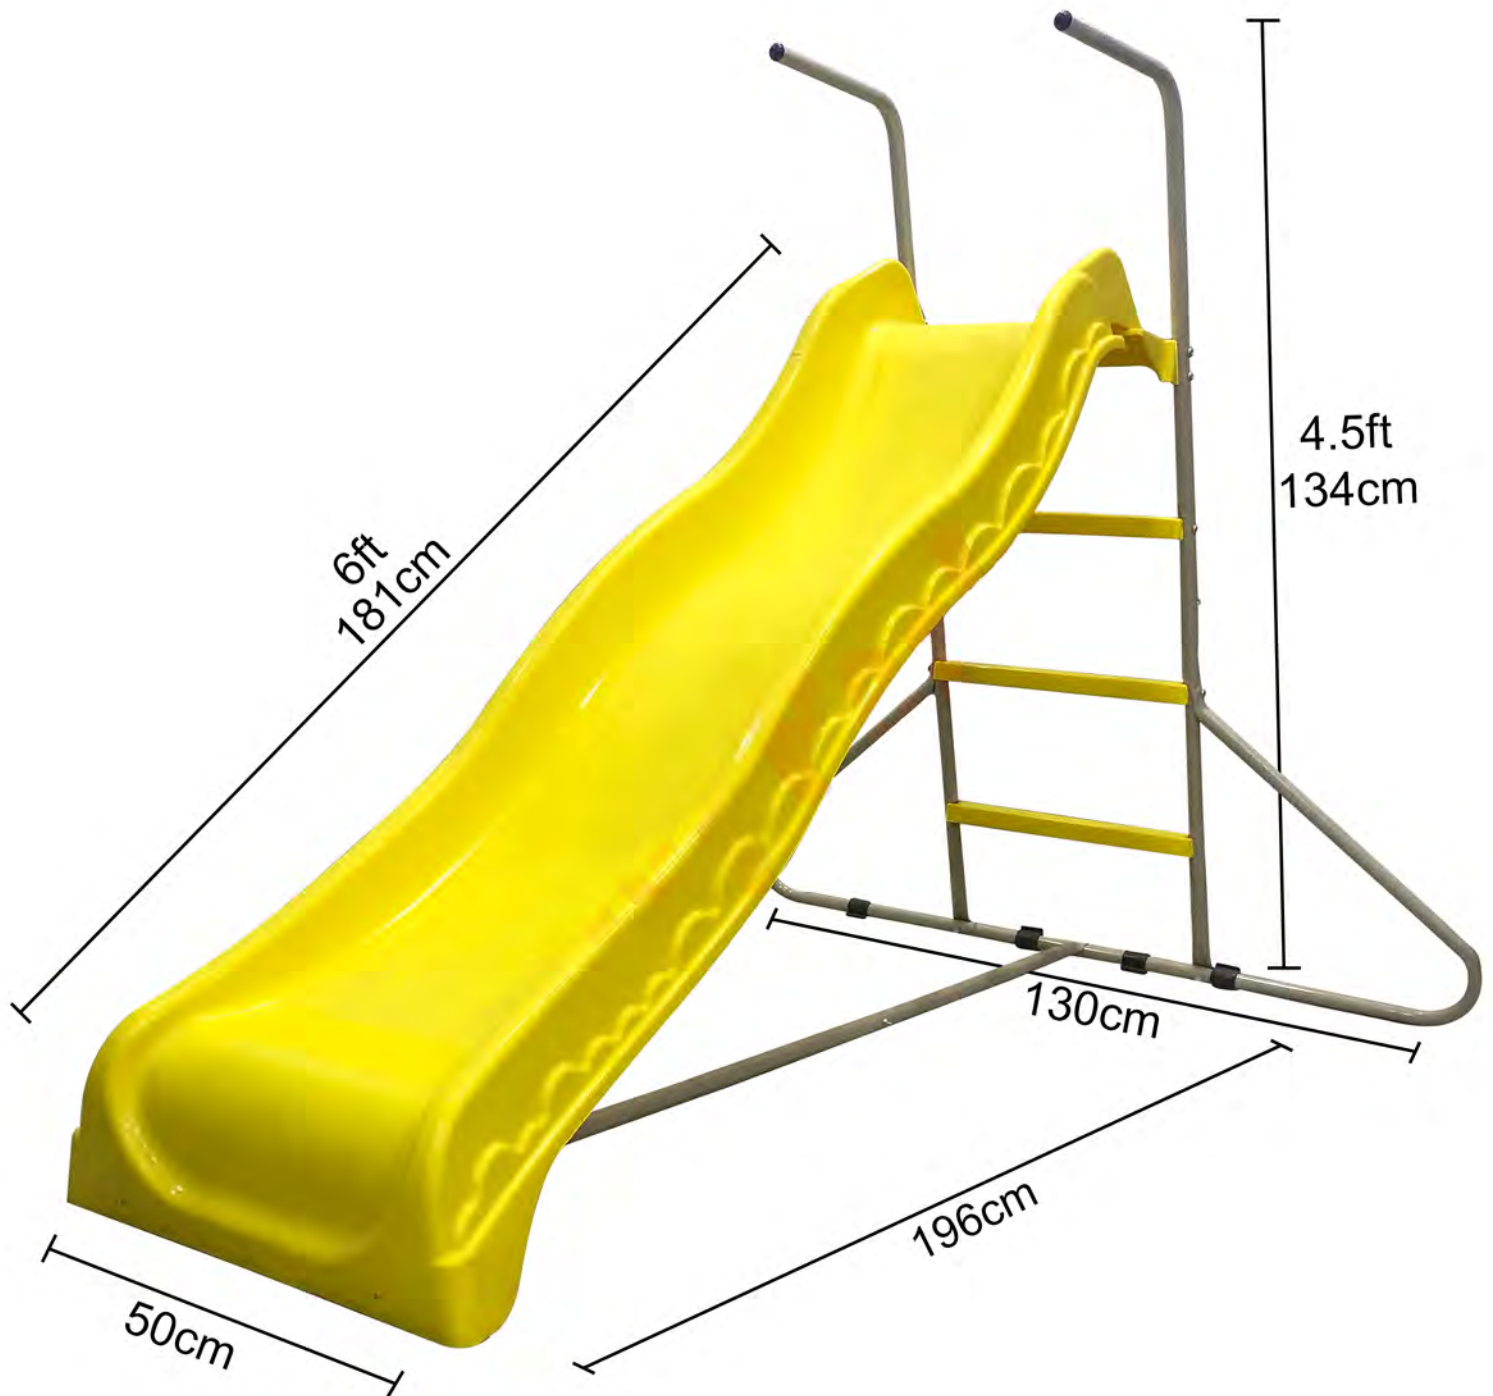

POPOP TENT & PLAYHOUSES

Comes with a
takeaway bag

3 Way Pop Up Tunnel

ITEM CODE	ITEM SIZE
PE 182	L220 x W200 x H50 cm

SLIDES

Space Slide

ITEM CODE	ITEM SIZE
SS 139	L125 x B52 x H80 cm

SLIDES

Comfortable Platform

Wide Landing Base

Clubhouse Slide

ITEM CODE	ITEM SIZE
SS 132	L167 x B48 x H106 cm

SLIDES

Basketball ring
Included

Comfortable
Platform

Wide Landing
Base

2 in 1 Clubhouse Slide

ITEM CODE	ITEM SIZE
SS 136	L167 x B81 x H106 cm

SLIDES

6ft. Wave Slide

ITEM CODE	ITEM SIZE
SS 138	L196 x B181 x H134 cm

6ft. Wave Slide Actual Image

PLAYSTATION

Climb N Explore Play Gym (Grow N Up)	
ITEM CODE	ITEM SIZE
PS 169	L140 x W96 x H83 cm

PLAYSTATION

Double Slide Climb N Hide (Grow'N Up)	
ITEM CODE	ITEM SIZE
PS 167	L225 x B119 x H195 cm

SPORTS

Robust Rotomolded Plastic Backboard

Height Adjustable

**Portable
(Have Wheels)**

**COLOURED
DISPLAY BOX**