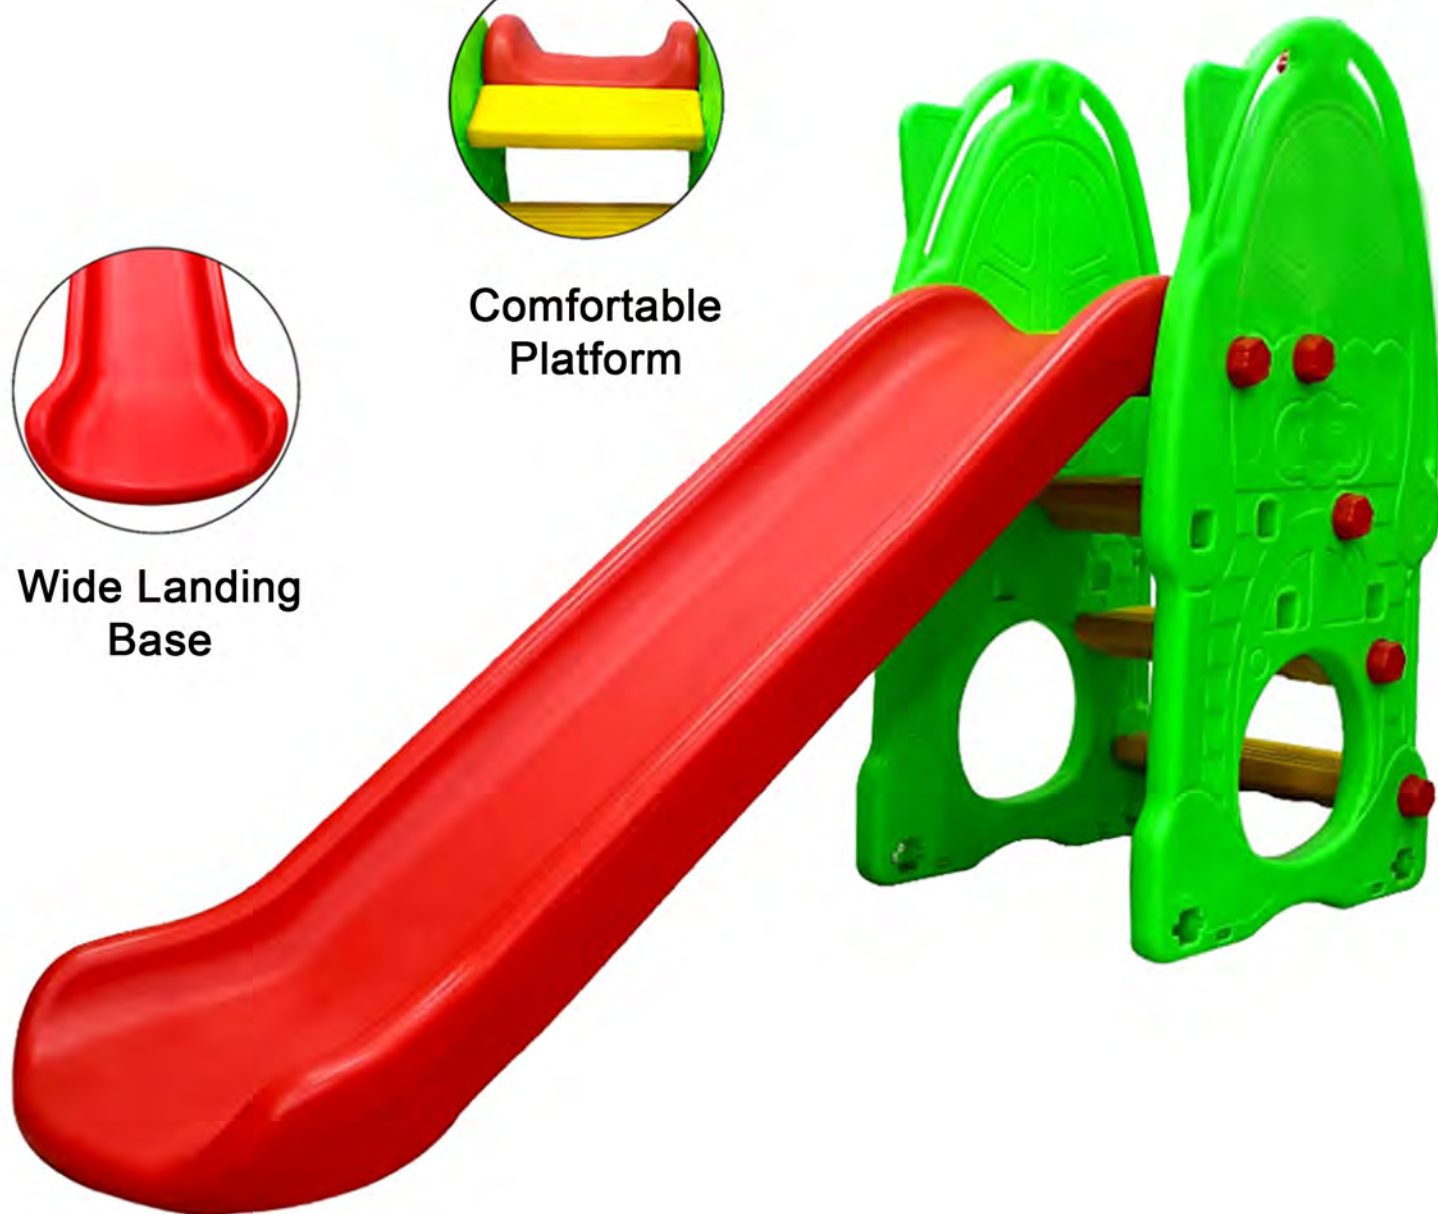

POPOP TENT & PLAYHOUSES

Comes with a
takeaway bag

3 Way Pop Up Tunnel

ITEM CODE	ITEM SIZE
PE 182	L220 x W200 x H50 cm

SLIDES

Space Slide

ITEM CODE	ITEM SIZE
SS 139	L125 x B52 x H80 cm

SLIDES

Comfortable Platform

Wide Landing Base

Clubhouse Slide

ITEM CODE	ITEM SIZE
SS 132	L167 x B48 x H106 cm

SLIDES

Basketball ring
Included

Comfortable
Platform

Wide Landing
Base