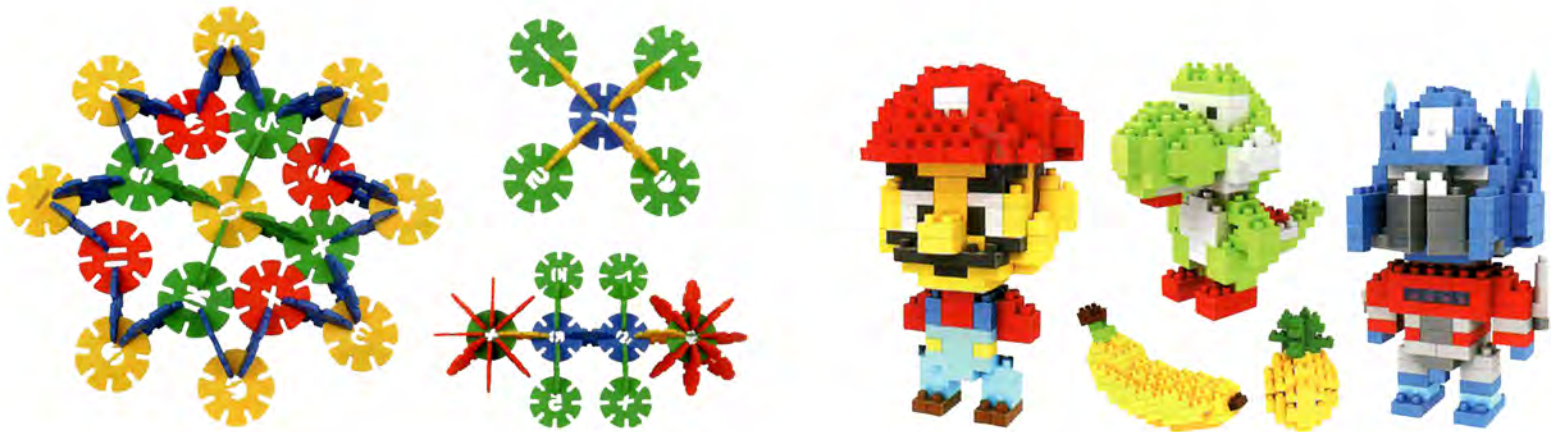

EDU PLAY

Flower Block Set

ITEM CODE

ET 235

Brick Block Set

ITEM CODE

ET 237